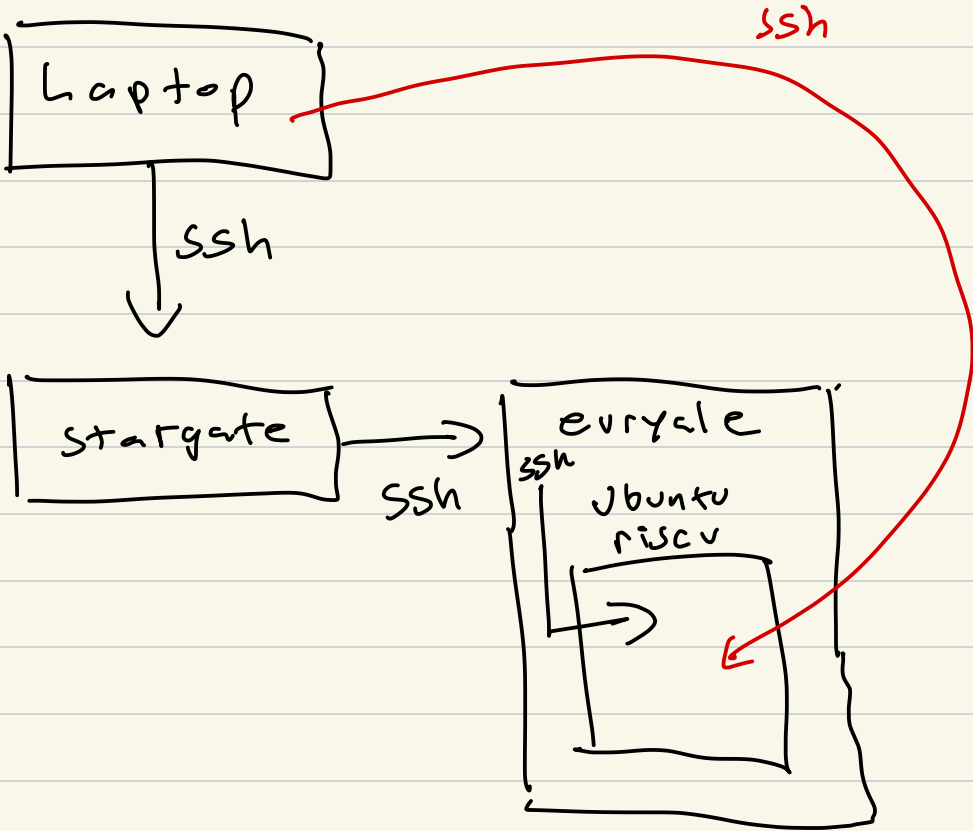

CS 315 Dev Setup

①

② Local vm

ssh keys

ssh benson@stargate.cs.usfca.edu

password:

Key pair

private public
